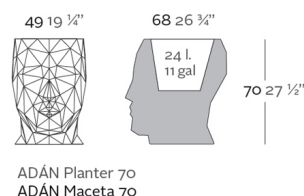

Weight

10 Kg

Finishes

SELF-WATERING

Ref. 49060R

Self-watering system included in all planters except those with basic finish

BASIC

Ref. 49060A

Matt Polyethylene

LACQUERED

Ref. 49060F

Lacquered Polyethylene

LIGHT

Ref. 49060W

White internally lit unit with LED technology. Available only in matte ice white finish.

RGBW LED