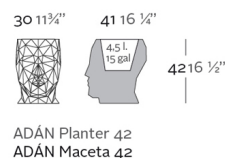

ADAN PLANTER 30x41x42

By Teresa Sapey

Teresa Sapey surprises us with her creations, this time through the ADAN Collection for Vondom, an item with a lot of personality, and a shape which is faceted, like that of a diamond. More than objects, they are multifunctional architecture pieces, since besides being used as vases they can be used as seats, flower pots, auxiliary tables... They are lifestyle objects that create a stir, fitting in with any style and are made of materials that allow for both outdoor and indoor use.

View online: <https://www.vondom.com/products/49064A>

Features

Description

Pot made of polyethylene resin by rotational moulding. 100% Recyclable. Item suitable for indoor and outdoor use. Available in different finishes.

Weight

3.5 Kg

Finishes

SELF-WATERING

Ref. 49064R

Self-watering system included in all planters except those with basic finish

BASIC

Ref. 49064A

Matt Polyethylene

LACQUERED

Ref. 49064F

Lacquered Polyethylene

LIGHT

Ref. 49064W

White internally lit unit with LED technology. Available only in matte ice white finish.

RGBW LED

Ref. 49064L

Unit with internal lighting with RGBW LED technology and remote control unit for switching colors. Available only in matte ice white finish. Remote control included.

RGBW LED DMX

Ref. 49064D

Unit with internal lighting with RGBW LED technology and remote control unit for switching colors. Also controlled by DMX-1024 (wireless), enabling communication between one or more products simultaneously via the DMX transmitter (not included).

RGBW LED BATTERY

Ref. 49064DY

Unit with internal lighting with battery-powered RGBW LED technology. Includes charger and remote control for switching colors and charger. Available only in matte ice white finish.