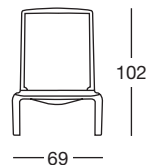

Art. 2044-2