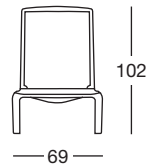

antracite
anthracite grey

EU REGISTERED DESIGN

Art. 2044-2

EU REGISTERED DESIGN

Art. 2044

Imballo su pallet
Packing on pallet

TELO DI RICAMBIO / FABRIC REPLACEMENT

T10

CATAS

Conforme EN 581-2:2015

Compliant with EN 581-2:2015

Imballo Packing	2 pezzi 2 pieces
Peso unitario Unit weight	Kg 15,200
Misure imballo Packing sizes	177x70x66,5 cm

Imballo Packing	20 pezzi 20 pieces
Peso unitario Unit weight	Kg 15,200
Misure imballo Packing sizes	220 195 74 20pz

Imballo Packing	1 pezzo 1 piece
Peso unitario Unit weight	Kg 0,900
Misure imballo Packing sizes	125x9,5x5,5 cm

made in Italy

SCAB DESIGN
since 1957

Sede/Headquarters: 25030 Coccaglio (BS) Italy - Via G. Monauni, 12
Divisione Commerciale Italia: Tel. 0307718.755 - italia@scab.it
Export Department: Phone +390307718.715 - export@scabitaly.com
www.scabdesign.it