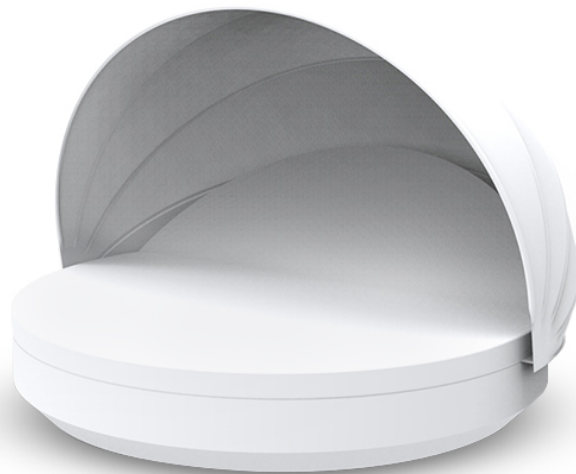

Products / Daybed / Vela Daybed ø With Reclining Backrest And Folding Canopy

Vela daybed ø with reclining backrest and folding canopy

by Ramón Esteve

Vela Collection, designed by Ramon Esteve for Vondom. This extensive outdoor furniture and plantpot collection aims to offer the comfort and the quality of interior furniture without losing it's original qualities.