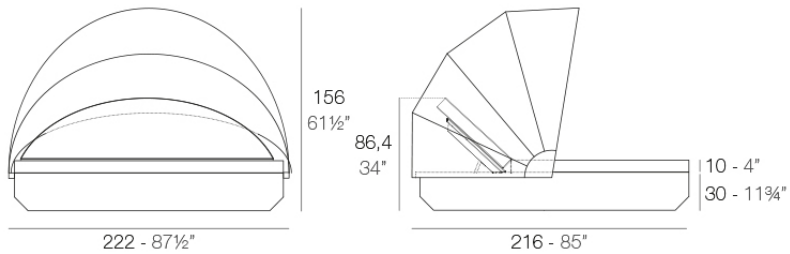

## Description

Made of polyethylene resin by rotational moulding. 100% Recyclable. Item suitable for indoor and outdoor use. Available with different finishes and options.

Weight: 104.07 Kg

VELA Daybed redondo reclinable con parasol plegable. Giro 360°.  
 VELA Daybed 1 reclining backrest round with folding sunroof. Rotation 360°.